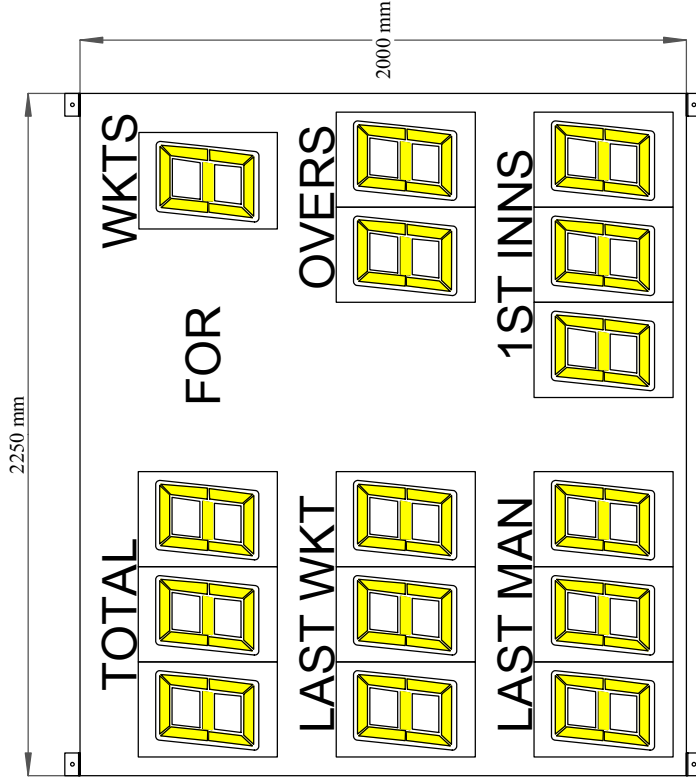

SPECIFICATION:

15 x 12" STANDARD BT DIGITS
TOTAL: (0-999)
WKTS: (0-9)
OVERS: (0-99)
LAST WKT (0-999)
LASTMAN: (0-199)
1ST INNS: (0-999)

CONTROLLER

CABLE CONTROLLED VIA LAPTOP
LAPTOP AND SOFTWARE SUPPLIED
FIRST 50 METRES CABLE SUPPLIED