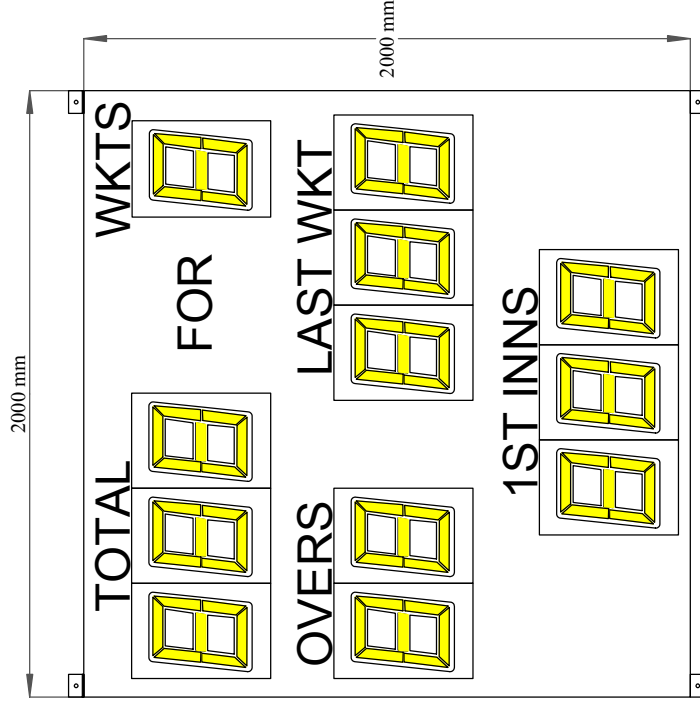

12 x 12" STANDARD BT DIGITS
TOTAL: (0-999)
WKTS: (0-9)
OVERS: (0-99)
LAST WKT: (0-999)
1ST INNS: (0-999)

CONTROLLER

CABLE CONTROLLED VIA LAPTOP
LAPTOP AND SOFTWARE SUPPLIED
FIRST 50 METRES CABLE SUPPLIED

OPTIONS:

MAINS OR BATTERY POWERED
EMERGENCY SPARES KIT

CRICKET SCOREBOARD IS1200A

ALL SIZES ARE APPROXIMATE AND WILL BE CONFIRMED
UPON ORDER AND SUBJECT TO FINAL AGREED SPECIFICATION

CUST DWG NO: NA EXT PERIM: TBA (MM)