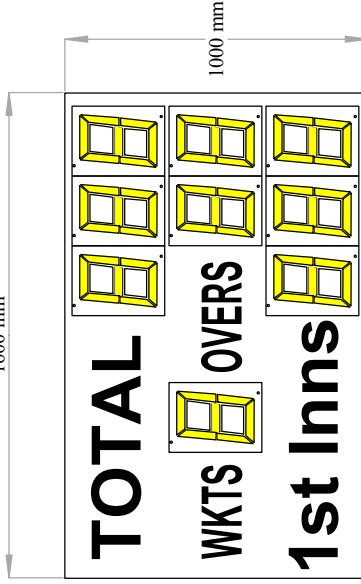

CUSTOMER:
B10CKT6 AND B10CKT9

CLUB - ORGANISATION:
B10CKT6 AND B10CKT9

DRAWN: **D.WOOTTON** DATE: **24.11.2004** 1

LEGEND:

SPECIFICATION:

6 x 12" STANDARD BT DIGITS

TOTAL: (0-9999)

WKTS: (0-9)

OVERS: (0-99)

CONTROLLER

CABLE CONTROLLED VIA LAPTOP
 LAPTOP AND SOFTWARE SUPPLIED
 FIRST 50 METRES CABLE SUPPLIED

OPTIONS:

MAINS OR BATTERY POWERED
 EMERGENCY-SPARES KIT

PORTABLE CRICKET SCOREBOARDS B10CKT6 AND B10CKT9

B10CKT6

1600 mm

B10CKT9

1600 mm

ALL SIZES ARE APPROXIMATE AND WILL BE CONFIRMED UPON ORDER AND SUBJECT TO FINAL AGREED SPECIFICATION

CUST DWG NO: NA EXT PERIM: TBA (MM)

FABRICATION: ALUMINIUM

FASCIA: INDUSTRIAL GRADE POLYCARBONATE