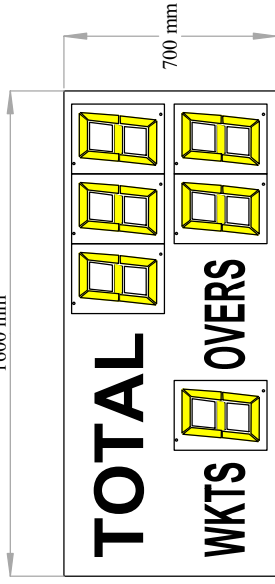

CUSTOMER:
B10CKT6 AND B10CKT9

CLUB - ORGANISATION:
B10CKT6 AND B10CKT9

DRAWN: **D.WOOTTON** DATE: **24.11.2004** 1

LEGEND:

SPECIFICATION:

6 x 12" STANDARD BT DIGITS

TOTAL: (0-9999)

WKTS: (0-9)

OVERS: (0-99)

CONTROLLER

CABLE CONTROLLED VIA LAPTOP
 LAPTOP AND SOFTWARE SUPPLIED
 FIRST 50 METRES CABLE SUPPLIED

OPTIONS:

MAINS OR BATTERY POWERED
 EMERGENCY-SPARES KIT

PORTABLE CRICKET SCOREBOARDS B10CKT6 AND B10CKT9

B10CKT6

1600 mm

B10CKT9

1600 mm

ALL SIZES ARE APPROXIMATE AND WILL BE CONFIRMED UPON ORDER AND SUBJECT TO FINAL AGREED SPECIFICATION

CUST DWG NO: NA EXT PERIM: TBA (MM)

FABRICATION: ALUMINIUM

FASCIA: INDUSTRIAL GRADE POLYCARBONATE